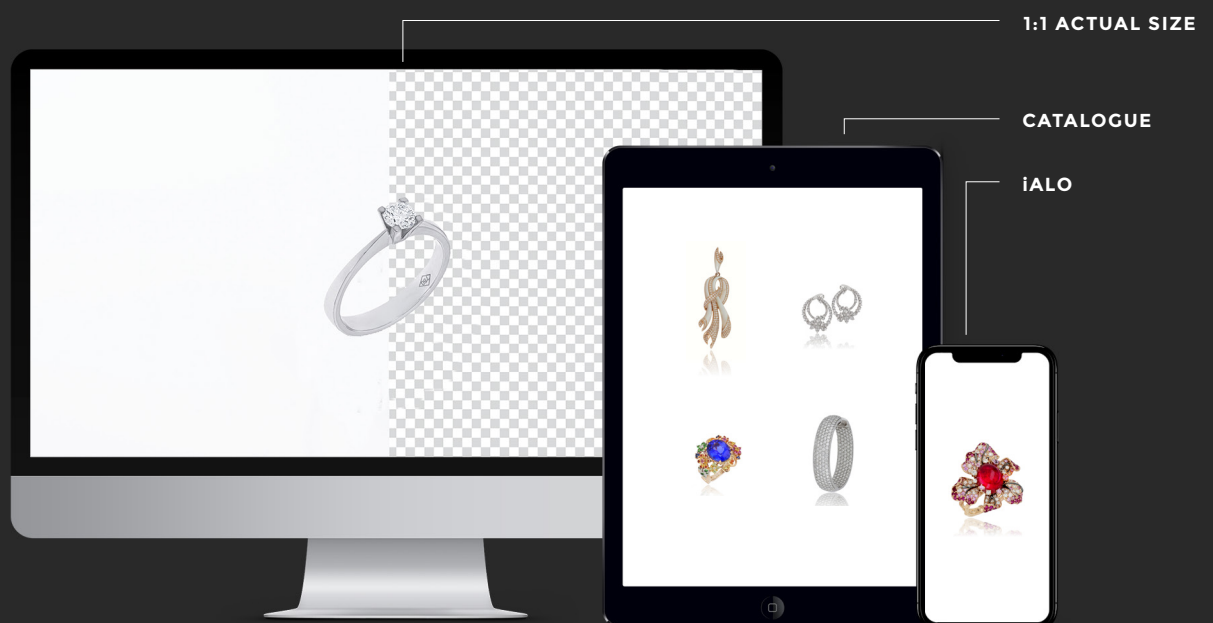

APS5 - CATALOGUES

APS5 - IPAD APP

FOCUS STACKING

E-COMMERCE READY

CATALOGUE

Create catalogues or warranty certificates by linking the product photo with the related important informations (description, barcode, price, materials...). It is possible to create fully customised printable catalogues defining the needed informations to show up: the size of the photos (fixed or real), the items or the category to include in the page.

Can be easily integrated with ERPs.

SPHERE POSITIONS

1 TECHNICAL

2 PERSPECTIVE

3 FRONT VIEW

4 HANGING NECKLACES /
EARRINGS

TURNING TABLES

MATTE BLACK