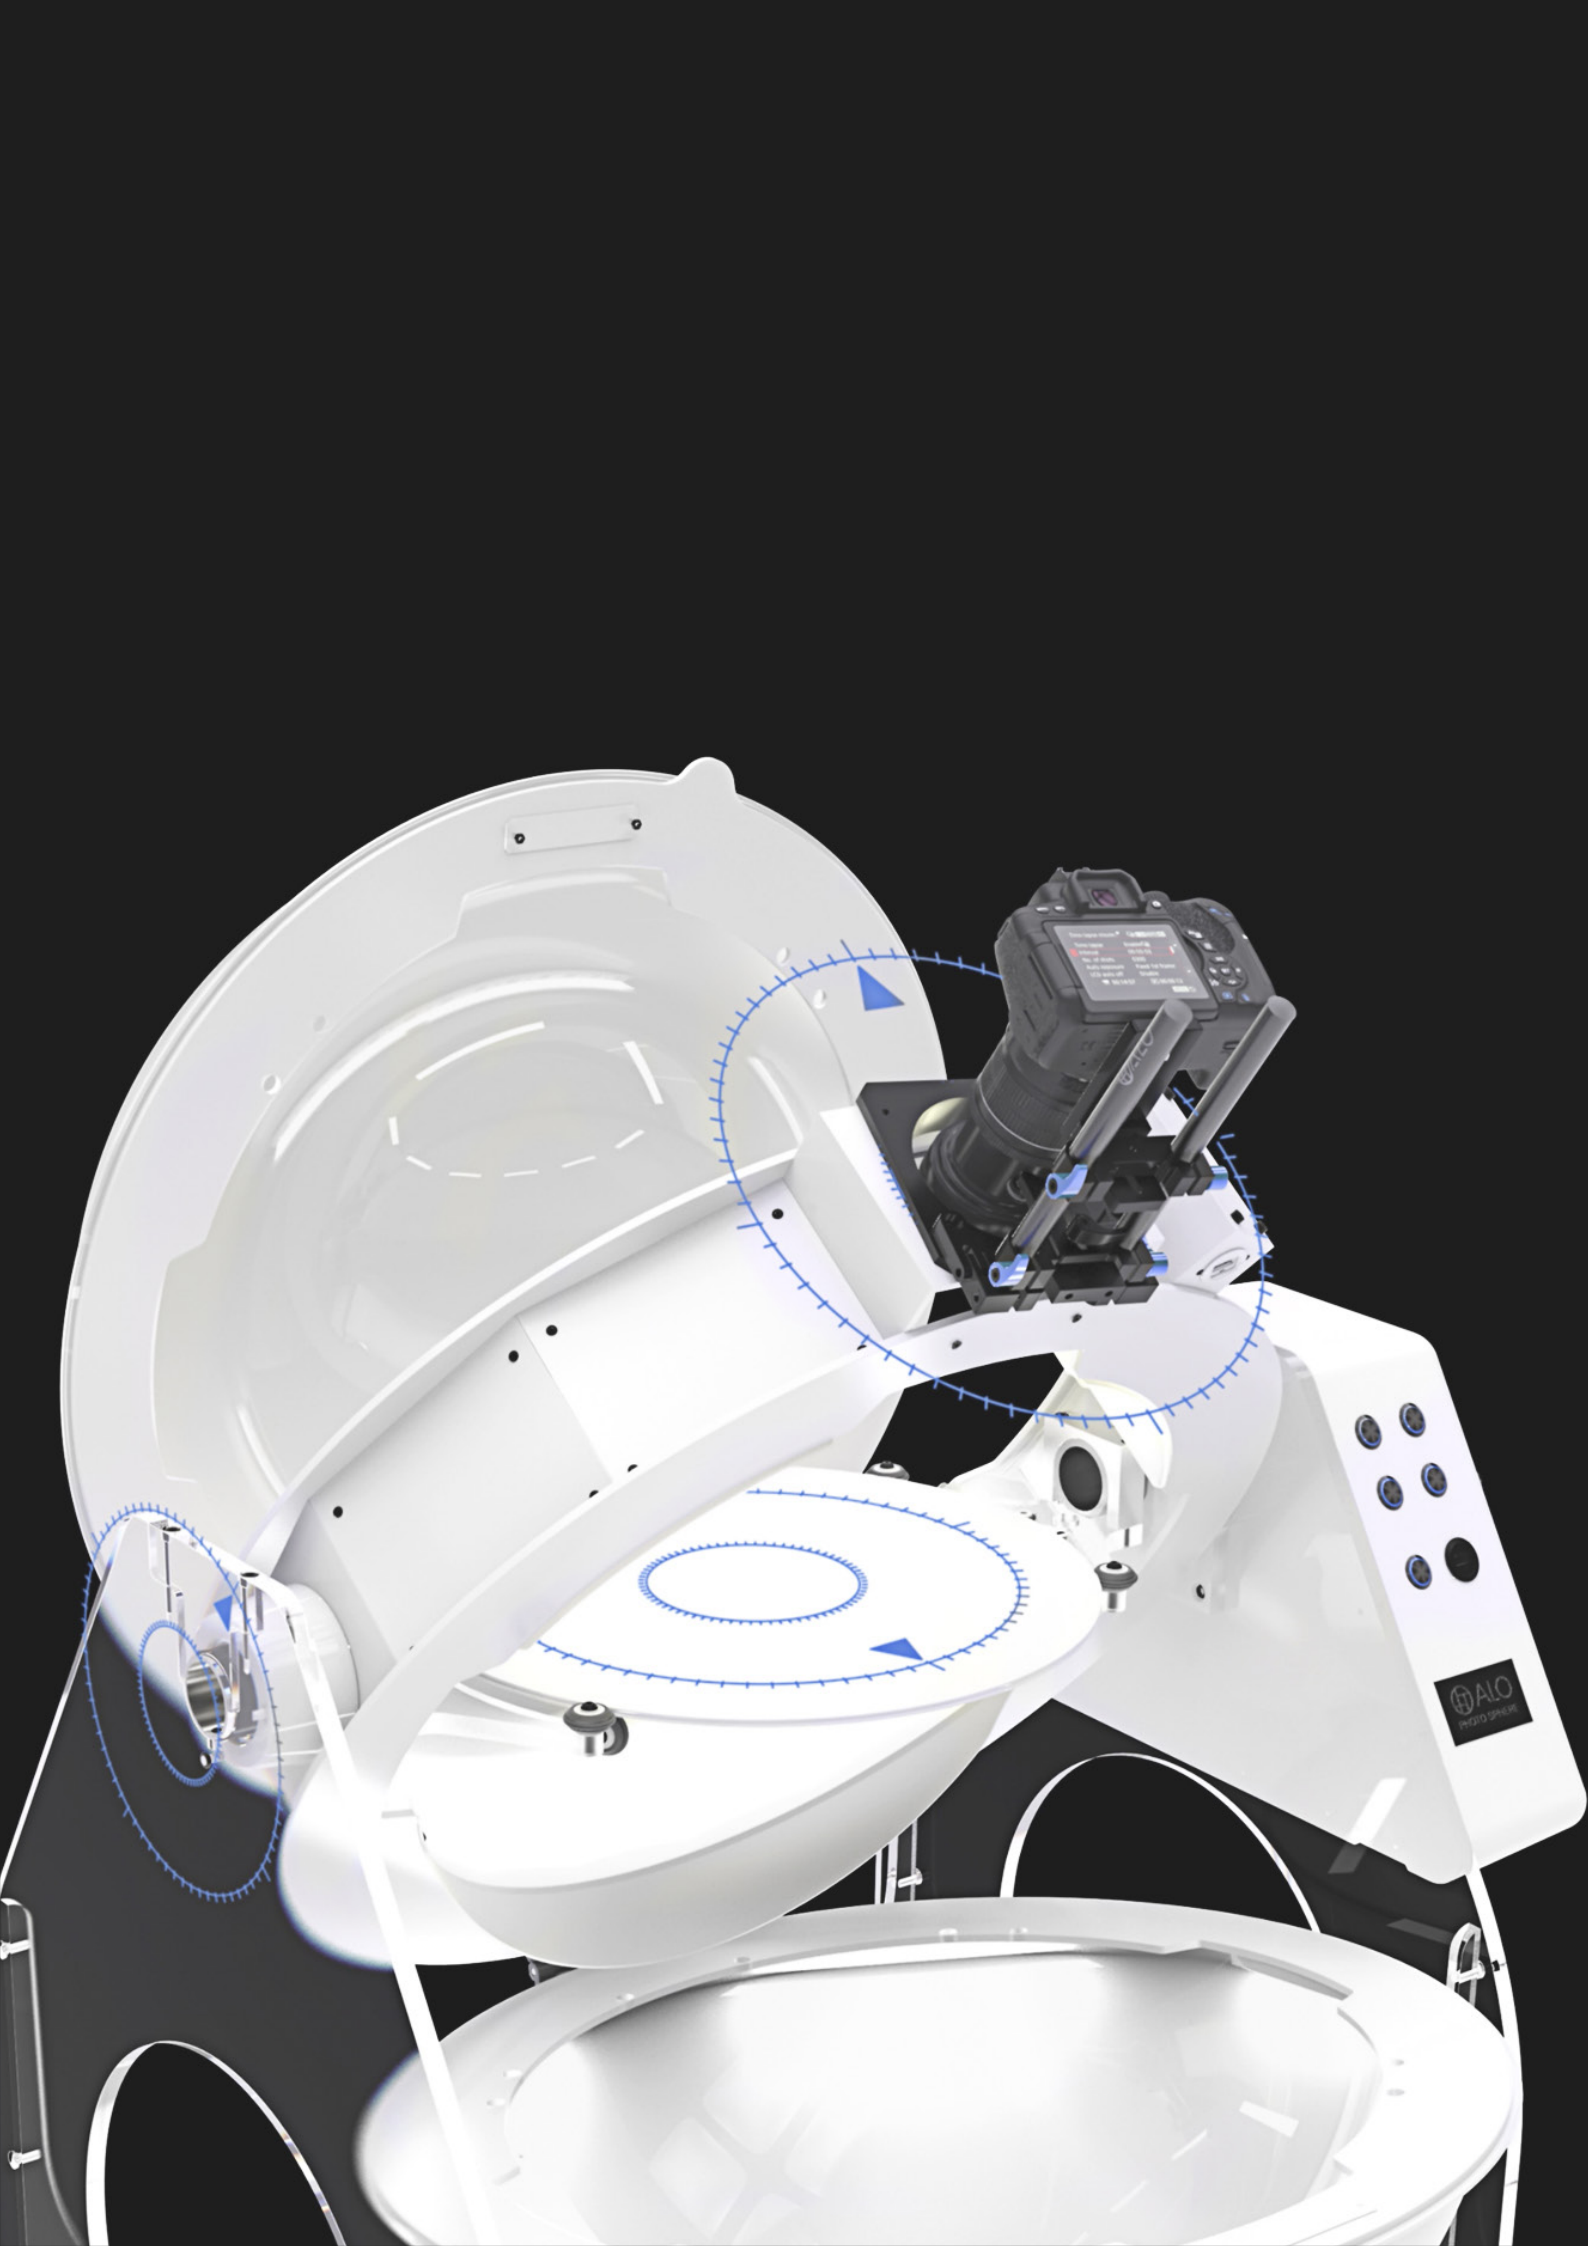

PHOTO SPHERE

JEWELS
VISUAL CONTENTS
FAST AND REAL

ALO PHOTO SPHERE

The revolutionary **ALL-IN-ONE** equipment is a fully robotic machine that combines italian design with the latest high-technologies. And integrating a powerful specific software, creates the best visual contents ever.

HARDWARE - TECHNICAL SPECIFICATIONS

Stability, Reliability and Smoothness. High quality materials have been used in order to engineer the Photo Sphere - the best shadowless environment to create the perfect conditions for high quality images.

SHADOWLESS

COLOR RENDERING INDEX CRI >90

HUB CONNECTION (USB)

REFLEX SUPPORT

360° SPHERE & TURN TABLE

HIGH LUMENS LED TECHNOLOGY

4 DIMMABLE AREAS, LIGHTS AND COLORS

COLOR TEMPERATURE 3300-6500°

INNOVATIVE DIGITAL INDUSTRY 4.0

ALO ADDITIONAL ACHROMATIC MACRO LENS

WHAT'S IN THE BOX

BOX

SIZE — 73 x 73 x 55 BOX1
90 x 70 x 25 BOX 2

WEIGHT — 20 + 22 kg

EQUIPMENT

SIZE — 82 x 60 x 108
L W H