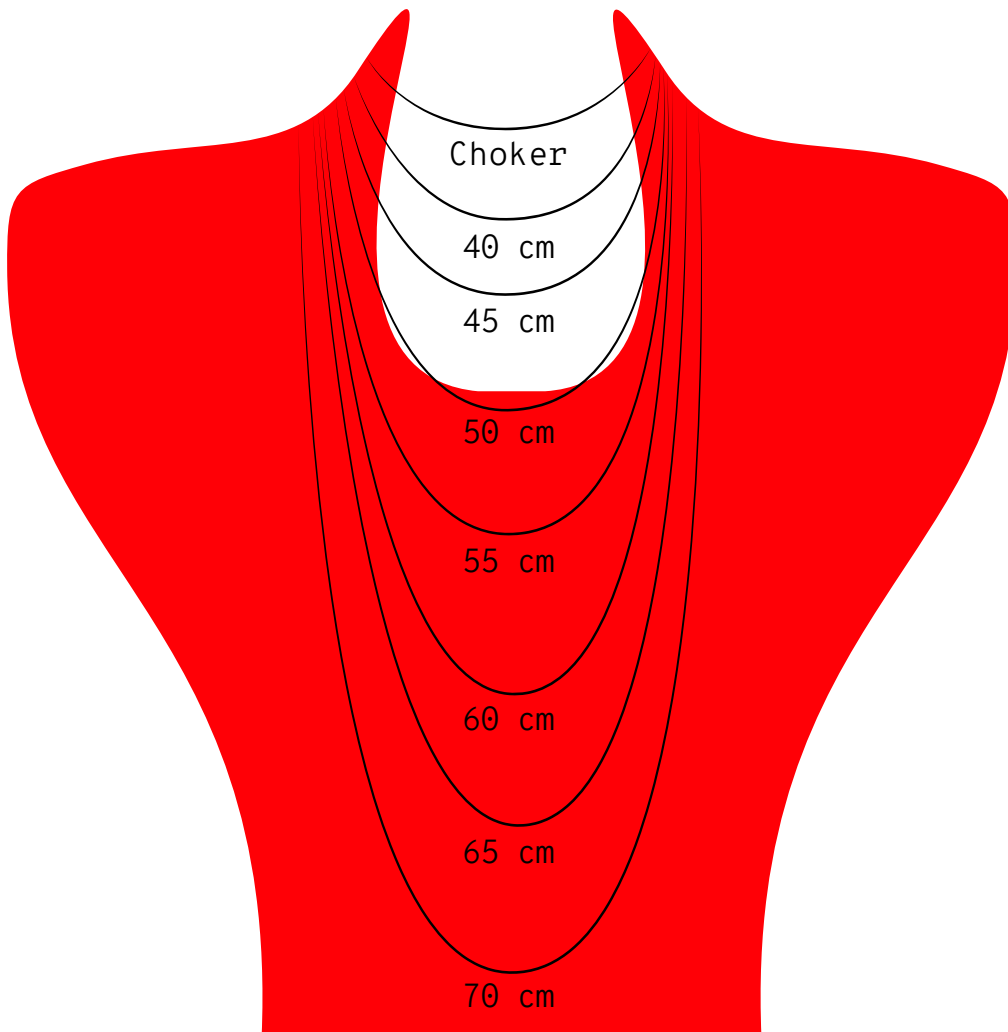

NECKLACE LENGTH

The product page shows the length of the open necklace without pendant.

The image below shows how the different chain lengths fit an average body.

CM	INCHES
Choker	15
40	15.7
45	17.7
50	19.7
55	21.6
60	23.6
65	25.6
70	27.6